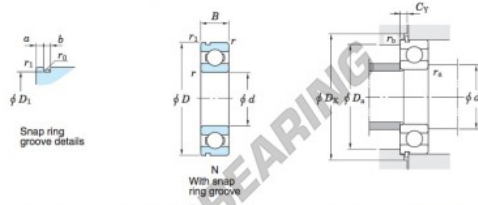

Deep groove ball bearing single row 6024-N-JTEKT - 6024-N-JTEKT

<https://www.123bearing.com/bearing-housing/deep-groove-bearing/single-row/6024-n-jtekt>

Single-row deep groove ball bearings — Koyo snap ring groove type locating snap ring type

Boundary dimensions (mm)				Basic load ratings (kN)			Factor		Limiting speeds (min ⁻¹)		Bearing No.		D ₁ max.
d	D	B	r	r ₁	C ₁₀	C ₉₀	f _s	Grease lub.	Oil lub.	With snap ring groove	With locating snap ring		
120	180	28	2	0.5	85.0	79.3	15.9	3 600	4 200	6024N		173.66	

Dimensions of snap ring groove (mm)			Dimensions of locating snap ring (mm)		Mounting dimensions (mm)							(Refer.) Mass (kg)	(Refer.) Bearing No.
a	b	r ₀	D ₂	f	d ₄	D ₄	D ₂	C _γ	r ₄	r ₅	(Refer.)	(Refer.)	
max.	±0.15	max.	max.	±0.05	max.	max.	min.	max.	max.	max.	Mass	Bearing No.	
3.71	3.65	0.6	192.9	3.05	129	171	195	6.45	2	0.5	2.07	6024N	