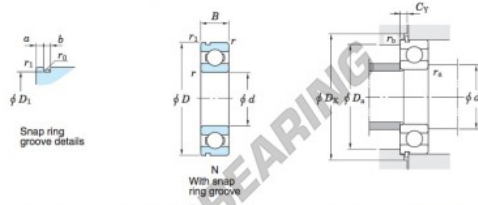

Deep groove ball bearing single row 6222-N-JTEKT - 6222-N-JTEKT

<https://www.123bearing.com/bearing-housing/deep-groove-bearing/single-row/6222-n-jtekt>

Single-row deep groove ball bearings ————— Koyo snap ring groove type locating snap ring type

Boundary dimensions (mm)				Basic load ratings (kN)			Factor		Limiting speeds (min ⁻¹)		Bearing No.		D ₁ max.
d	D	B	r	C	C _{10r}	f _s	Grease lub.	Oil lub.	With snap ring groove	With locating snap ring	6222N		
110	200	38	2.1	0.5	144	117	14.4	3 100	3 700			193.65	

Dimensions of snap ring groove (mm)			Dimensions of locating snap ring (mm)		Mounting dimensions (mm)							(Refer.) Mass (kg)	(Refer.) Bearing No.
a	b	r ₀	D ₂	f	d _{2a}	D _{2a}	D _{2c}	C _Y	r _{6a}	r _{6b}	r _{6c}	6222N	
max.	±0.15	max.	max.	±0.05	min.	max.	min.	max.	max.	max.	max.	4.36	6222N
5.69	3.65	0.6	212.9	3.05	121	189	215	8.44	2	0.5			

PRODUCT FEATURES

Brand	JTEKT
N° Ean13	3663952485799
Inside diameter	110 mm
Inside diameter	4.331" inch
Outside diameter	200 mm
Outside diameter	7.874" inch
Thickness	38 mm
Thickness	1.496" inch
Weight	4360 g
Packaging	1