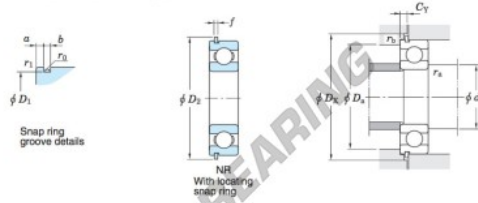

Deep groove ball bearing single row 6021-NR-JTEKT - 6021-NR-JTEKT

<https://www.123bearing.com/bearing-housing/deep-groove-bearing/single-row/6021-nr-jtekt>

Single-row deep groove ball bearings ——— Koyo snap ring groove type locating snap ring type

Boundary dimensions (mm)				Basic load ratings (kN)			Factor		Limiting speeds (min ⁻¹)		Bearing No.			D ₁ max.
d	D	B	r	C ₁₀	C ₉₀	f ₀	Grease lub.	Oil lub.	With snap ring groove	With locating snap ring	6021NR			
105	160	26	2	0.5	72.3	65.8	15.8	4 000	4 700				155.22	

Dimensions of snap ring groove (mm)			Dimensions of locating snap ring (mm)		Mounting dimensions (mm)						(Refer.) Mass (kg)	(Refer.) Bearing No.	
a	b	r ₀	D ₂	f	d ₂	D ₁	D ₂	C _Y	r ₆	r ₇			
max.	±0.15	max.	max.	±0.05	min.	max.	min.	max.	max.	max.		1.59	6021N
3.71	3.25	0.6	169.7	2.77	114	151	172	6.17	2	0.5			