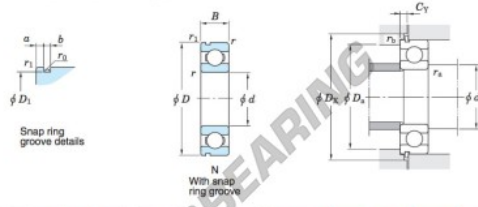

Deep groove ball bearing single row 6021-N-JTEKT - 6021-N-JTEKT

<https://www.123bearing.com/bearing-housing/deep-groove-bearing/single-row/6021-n-jtekt>

Single-row deep groove ball bearings — Koyo snap ring groove type locating snap ring type

Boundary dimensions (mm)					Basic load ratings (kN)			Factor		Limiting speeds (min ⁻¹)		Bearing No.		D ₁ max.
d	D	B	r	r ₁	C ₁₀	C ₉₀	f ₀	Grease lub.	Oil lub.	With snap ring groove	With locating snap ring	6021N	D ₁ max.	
105	160	26	2	0.5	72.3	65.8	15.8	4 000	4 700	6021N			155.22	

Dimensions of snap ring groove (mm)			Dimensions of locating snap ring (mm)		Mounting dimensions (mm)							(Refer.) Mass (kg)	(Refer.) Bearing No.
a	b	r ₀	D ₂	f	d ₂	D ₁	D ₂	C _γ	r ₄	r ₅	Mass	Bearing No.	
3.71	3.25	0.6	169.7	2.77	114	151	172	8.17	2	0.5	1.59	6021N	

PRODUCT FEATURES

Brand	JTEKT
N° Ean13	3663952485737
Inside diameter	105 mm
Inside diameter	4.134" inch
Outside diameter	160 mm
Outside diameter	6.299" inch
Thickness	26 mm
Thickness	1.024" inch
Weight	1590 g
Packaging	1