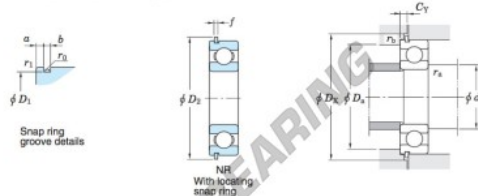

### Single-row deep groove ball bearings ————— Koyo snap ring groove type locating snap ring type

Boundary dimensions (mm)				Basic load ratings (kN)			Factor		Limiting speeds (min <sup>-1</sup> )		Bearing No.		
d	D	B	r <sub>1</sub>	C	C <sub>10r</sub>	f <sub>0</sub>	Grease lub.	Oil lub.	With snap ring groove	With locating snap ring	D <sub>1</sub> max.		
95	200	45	3	153	119	13.3	3 300	4 000			193.65	6319NR	

Dimensions of snap ring groove (mm)			Dimensions of locating snap ring (mm)		Mounting dimensions (mm)						(Refer.)	(Refer.)
a	b	r <sub>0</sub>	D <sub>2</sub>	f	d <sub>4</sub>	D <sub>4</sub>	D <sub>2</sub>	C <sub>Y</sub>	r <sub>6</sub>	r <sub>8</sub>	Mass (kg)	Bearing No.
max.	±0.15	max.	max.	±0.05	max.	max.	min.	max.	max.	max.		
5.69	3.65	0.6	212.9	3.05	108	187	215	8.44	2.5	0.5	5.67	6319N

## PRODUCT FEATURES

Brand	JTEKT
N° Ean13	3663952485683
Inside diameter	95 mm
Inside diameter	3.74" inch
Outside diameter	212.9 mm
Outside diameter	8.382" inch
Thickness	45 mm
Thickness	1.772" inch
Weight	5670 g
Packaging	1