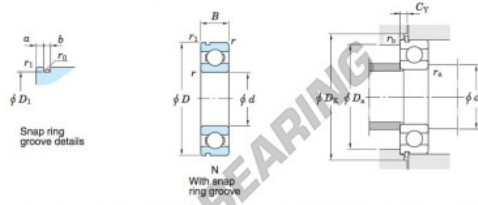

Deep groove ball bearing single row 6313-N-JTEKT - 6313-N-JTEKT

<https://www.123bearing.com/bearing-housing/deep-groove-bearing/single-row/6313-n-jtekt>

Single-row deep groove ball bearings — Koyo snap ring groove type locating snap ring type

Boundary dimensions (mm)				Basic load ratings (kN)			Factor		Limiting speeds (min ⁻¹)		Bearing No.		D ₁ max.
d	D	B	r	C	C _{10r}	f _s	Grease lub.	Oil lub.	With snap ring groove	With locating snap ring	6313N		
65	140	33	2.1	92.7	59.9	13.2	4 800	5 800	6313N			135.23	

Dimensions of snap ring groove (mm)			Dimensions of locating snap ring (mm)		Mounting dimensions (mm)							(Refer.) Mass (kg)	(Refer.) Bearing No.
a	b	r ₀	D ₂	f	d _{4a}	D _{4a}	D _{4c}	C _Y	r _{6a}	r _{6b}	r _{6c}	2.08	6313N
4.9	3.25	0.6	149.7	2.77	76	129	152	7.37	2	0.5			