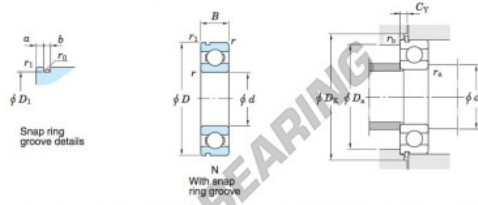

Deep groove ball bearing single row 6307-N-JTEKT - 6307-N-JTEKT

<https://www.123bearing.com/bearing-housing/deep-groove-bearing/single-row/6307-n-jtekt>

Single-row deep groove ball bearings — Koyo snap ring groove type locating snap ring type

Boundary dimensions (mm)					Basic load ratings (kN)			Factor		Limiting speeds (min ⁻¹)		Bearing No.		D ₁ max.
d	D	B	r	r ₁	C	C _{10r}	f _s	Grease lub.	Oil lub.	With snap ring groove	With locating snap ring	6307N	D ₁ max.	
35	80	21	1.5	0.5	33.4	19.3	13.2	8 500	10 000			6307N	76.81	

Dimensions of snap ring groove (mm)			Dimensions of locating snap ring (mm)		Mounting dimensions (mm)						(Refer.) Mass (kg)	(Refer.) Bearing No.
a	b	r ₀	D ₂	f	d ₄	D ₄	D ₂	C _Y	r ₄	r ₅	Mass	Bearing No.
max.	±0.15	max.	max.	±0.05	max.	max.	min.	max.	max.	max.	0.457	6307N
3.28	2.05	0.6	86.6	1.65	43	72	88	4.67	1.5	0.5		

PRODUCT FEATURES

Brand	JTEKT
N° Ean13	4549250297403
Inside diameter	35 mm
Inside diameter	1.378" inch
Outside diameter	80 mm
Outside diameter	3.15" inch
Thickness	21 mm
Thickness	0.827" inch
Weight	457 g
Packaging	1