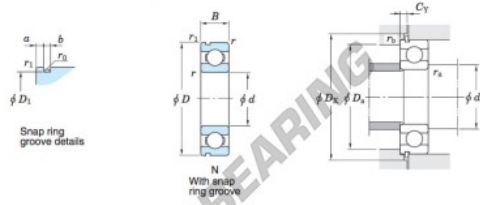

Deep groove ball bearing single row 6207-N-JTEKT - 6207-N-JTEKT

<https://www.123bearing.com/bearing-housing/deep-groove-bearing/single-row/6207-n-jtekt>

Single-row deep groove ball bearings — Koyo snap ring groove type locating snap ring type

Boundary dimensions (mm)					Basic load ratings (kN)			Factor		Limiting speeds (min ⁻¹)		Bearing No.		D ₁ max.
d	D	B	r	r ₁	C ₁₀	C ₉₀	f ₀	Grease lub.	Oil lub.	With snap ring groove	With locating snap ring	6207N	D ₁ max.	
35	72	17	1.1	0.5	25.7	15.4	13.9	9 200	11 000			6207N	68.81	

Dimensions of snap ring groove (mm)			Dimensions of locating snap ring (mm)		Mounting dimensions (mm)							(Refer.) Mass (kg)	(Refer.) Bearing No.
a	b	r ₀	D ₂	f	d ₄	D ₄	D ₂	C ₁	r _a	r _b		0.288	6207N
max.	±0.15	max.	max.	±0.05	min.	max.	min.	max.	max.	max.			
3.28	2.05	0.6	78.6	1.65	41.5	65.5	80	4.67	1	0.5			