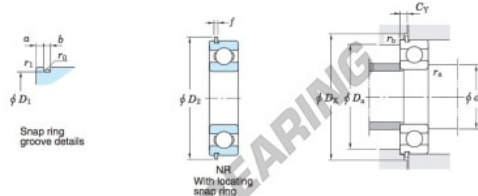

Deep groove ball bearing single row 60-22-NR-JTEKT - 60-22-NR-JTEKT

<https://www.123bearing.com/bearing-housing/deep-groove-bearing/single-row/60-22-nr-jtekt>

Single-row deep groove ball bearings — Koyo snap ring groove type locating snap ring type

Boundary dimensions (mm)				Basic load ratings (kN)			Factor		Limiting speeds (min ⁻¹)		Bearing No.		
d	D	B	r	C	C _{10r}	f ₀	Grease lub.	Oil lub.	With snap ring groove	With locating snap ring	D ₁ max.		
22	44	12	0.6	9.40	5.15	14.1	17 000	20 000			41.75	60/22NR	

Dimensions of snap ring groove (mm)			Dimensions of locating snap ring (mm)		Mounting dimensions (mm)						(Refer.) Mass (kg)	(Refer.) Bearing No.	
a	b	r ₀	D ₂	f	d _{4a}	D _{4a}	D _{4c}	C _γ	r _{4a}	r _{4b}	r _{4c}		
max.	±0.15	max.	max.	±0.05	min.	max.	min.	max.	max.	max.	max.	0.073	60/22N
2.06	1.5	0.4	48.3	1.07	26	40	49	2.92	0.6	0.5			