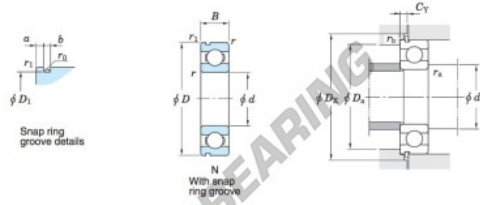

## Deep groove ball bearing single row 60-22-N-JTEKT - 60-22-N-JTEKT

<https://www.123bearing.com/bearing-housing/deep-groove-bearing/single-row/60-22-n-jtekt>

### Single-row deep groove ball bearings — Koyo snap ring groove type locating snap ring type

Boundary dimensions (mm)					Basic load ratings (kN)			Factor		Limiting speeds (min <sup>-1</sup> )		Bearing No.			D1 max.
d	D	B	r	r1	C	C10r	f0	Grease lub.	Oil lub.	With snap ring groove	With locating snap ring	60/22N			
22	44	12	0.6	0.5	9.40	5.15	14.1	17 000	20 000					41.75	

Dimensions of snap ring groove (mm)			Dimensions of locating snap ring (mm)		Mounting dimensions (mm)							(Refer.)	(Refer.)
a	b	r0	D2	f	d4	D4	D2	Cgamma	r0	r0	r0	Mass (kg)	Bearing No.
max.	±0.15	max.	max.	±0.05	min.	max.	min.	max.	max.	max.	max.	0.073	60/22N
2.06	1.5	0.4	48.3	1.07	26	40	49	2.92	0.6	0.5			