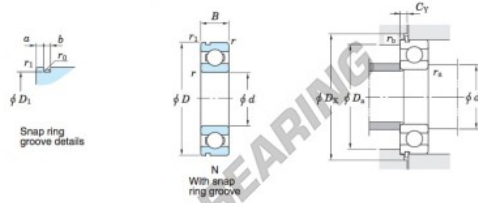

## Deep groove ball bearing single row 6204-N-JTEKT - 6204-N-JTEKT

<https://www.123bearing.com/bearing-housing/deep-groove-bearing/single-row/6204-n-jtekt>

### Single-row deep groove ball bearings — Koyo snap ring groove type locating snap ring type

Boundary dimensions (mm)				Basic load ratings (kN)			Factor		Limiting speeds (min <sup>-1</sup> )		Bearing No.		D <sub>1</sub> max.
d	D	B	r	C <sub>10</sub>	C <sub>90</sub>	f <sub>s</sub>	Grease lub.	Oil lub.	With snap ring groove	With locating snap ring	6204N		
20	47	14	1	12.8	6.65	13.2	15 000	17 000				44.6	

Dimensions of snap ring groove (mm)			Dimensions of locating snap ring (mm)		Mounting dimensions (mm)						(Refer.) Mass (kg)	(Refer.) Bearing No.
a	b	r <sub>0</sub>	D <sub>2</sub>	f	d <sub>4</sub>	D <sub>4</sub>	D <sub>2</sub>	C <sub>Y</sub>	r <sub>4</sub>	r <sub>5</sub>		6204N
max.	±0.15	max.	max.	±0.05	min.	max.	min.	max.	max.	max.	0.106	
2.46	1.5	0.4	52.7	1.07	25	42	53.5	3.33	1	0.5		