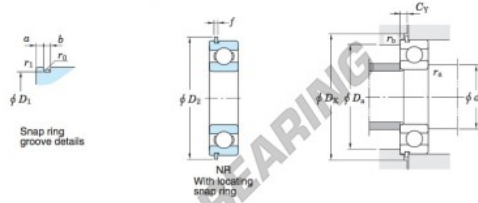

Deep groove ball bearing single row 6302-NR-JTEKT - 6302-NR-JTEKT

<https://www.123bearing.com/bearing-housing/deep-groove-bearing/single-row/6302-nr-jtekt>

Single-row deep groove ball bearings ————— Koyo snap ring groove type locating snap ring type

Boundary dimensions (mm)				Basic load ratings (kN)			Factor		Limiting speeds (min ⁻¹)		Bearing No.		
d	D	B	r ₁	C ₁₀	C ₉₀	f ₀	Grease lub.	Oil lub.	With snap ring groove	With locating snap ring	D ₁ max.		
15	42	13	1	11.4	5.45	12.3	17 000	20 000			39.75	6302NR	

Dimensions of snap ring groove (mm)			Dimensions of locating snap ring (mm)		Mounting dimensions (mm)							(Refer.) Mass (kg)	(Refer.) Bearing No.	
a	b	r ₀	D ₂	f	d ₄	D ₄	D ₂	C _Y	r _a	r _b				
max.	±0.15	max.	max.	±0.05	max.	max.	min.	max.	max.	max.			0.082	6302N
2.06	1.5	0.4	46.3	1.07	20	37	47	2.92	1	0.5				