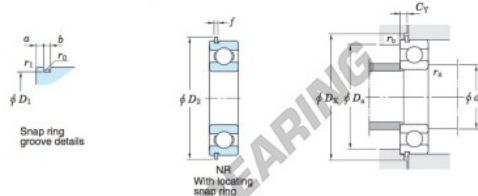

Deep groove ball bearing single row 6202-NR-JTEKT - 6202-NR-JTEKT

<https://www.123bearing.com/bearing-housing/deep-groove-bearing/single-row/6202-nr-jtekt>

Single-row deep groove ball bearings — Koyo snap ring groove type locating snap ring type

Boundary dimensions (mm)				Basic load ratings (kN)			Factor		Limiting speeds (min ⁻¹)		Bearing No.		
d	D	B	r	C	C _{10r}	f ₀	Grease lub.	Oil lub.	With snap ring groove	With locating snap ring	D ₁ max.		
15	35	11	0.6	7.65	3.75	13.2	20 000	24 000		6202NR	33.17		

Dimensions of snap ring groove (mm)			Dimensions of locating snap ring (mm)		Mounting dimensions (mm)						(Refer.) Mass (kg)	(Refer.) Bearing No.
a	b	r ₀	D ₂	f	d _{2a}	D _{2a}	D _{2x}	C _Y	r _{2a}	r _{2b}		
max.	±0.15	max.	max.	±0.05	min.	max.	min.	max.	max.	max.	0.045	6202N
2.06	1.5	0.4	39.7	1.07	19	31	40.5	2.92	0.6	0.5		