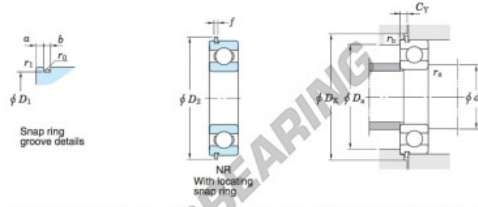

Deep groove ball bearing single row 6201-NR-JTEKT - 6201-NR-JTEKT

<https://www.123bearing.com/bearing-housing/deep-groove-bearing/single-row/6201-nr-jtekt>

Single-row deep groove ball bearings ————— Koyo snap ring groove type locating snap ring type

Boundary dimensions (mm)				Basic load ratings (kN)			Factor		Limiting speeds (min ⁻¹)		Bearing No.		
d	D	B	r	C	C _{10r}	f _s	Grease lub.	Oil lub.	With snap ring groove	With locating snap ring	D ₁ max.		
12	32	10	0.6	6.80	3.05	12.3	22 000	27 000	6201NR	6201NR	30.15		

Dimensions of snap ring groove (mm)			Dimensions of locating snap ring (mm)		Mounting dimensions (mm)						(Refer.) Mass (kg)	(Refer.) Bearing No.
a	b	r ₀	D ₂	f	d ₄	D ₄	D ₂	C _Y	r ₆	r ₈	r ₉	6201N
max.	±0.15	max.	max.	±0.05	max.	max.	max.	max.	max.	max.	max.	0.037
2.06	1.5	0.4	36.7	1.07	16	28	37.5	2.92	0.6	0.3		6201N