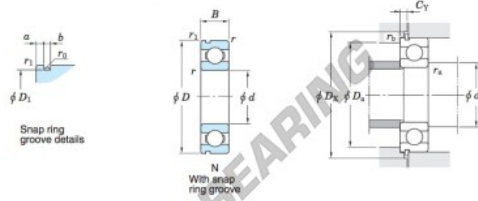

Deep groove ball bearing single row 6300-N-JTEKT - 6300-N-JTEKT

<https://www.123bearing.com/bearing-housing/deep-groove-bearing/single-row/6300-n-jtekt>

Single-row deep groove ball bearings — Koyo snap ring groove type locating snap ring type

| Boundary dimensions (mm) | | | | | Basic load ratings (kN) | | | Factor | | Limiting speeds (min ⁻¹) | | Bearing No. | | D ₁ max. |
|--------------------------|----|----|-----|----------------|-------------------------|------------------|----------------|-------------|----------|--------------------------------------|-------------------------|-------------|-------|---------------------|
| d | D | B | r | r ₁ | C | C _{10r} | f _s | Grease lub. | Oil lub. | With snap ring groove | With locating snap ring | 6300N | | |
| 10 | 35 | 11 | 0.6 | 0.5 | 8.10 | 3.45 | 11.2 | 22 000 | 27 000 | | | | 33.17 | |

| Dimensions of snap ring groove (mm) | | | Dimensions of locating snap ring (mm) | | Mounting dimensions (mm) | | | | | | (Refer.) Mass (kg) | (Refer.) Bearing No. | |
|-------------------------------------|-------|----------------|---------------------------------------|-------|--------------------------|-----------------|-----------------|----------------|-----------------|-----------------|--------------------|----------------------|-------|
| a | b | r ₀ | D ₂ | f | d _{2a} | D _{2a} | D _{2c} | C _Y | r _{2a} | r _{2c} | r _{2b} | 0.053 | 6300N |
| max. | ±0.15 | max. | max. | ±0.05 | min. | max. | min. | max. | max. | max. | max. | | |
| 2.06 | 1.5 | 0.4 | 39.7 | 1.07 | 14 | 31 | 40.5 | 2.92 | 0.6 | 0.5 | | | |