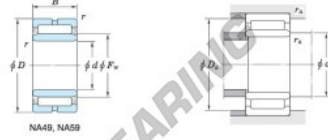

Roller bearing NA5928-JTEKT - NA5928-JTEKT

<https://www.123bearing.com/bearing-housing/roller-bearing/roller/na5928-jtekt>

Machined ring needle roller bearings Koyo

F_w 29 – 37 mm

With inner ring

Boundary dimensions (mm)				Basic load ratings (kN)		Limiting speeds¹⁾ (min⁻¹)		Bearing No.
F_w	d	D	B	C_r	C_{10}	Oil lub.	Without inner ring	
160	140	190	67	283.0	696.0	2 800	—	
Mounting dimensions (mm)				(Refer.) Mass (kg)		(Refer.) Applicable inner ring No.		
With inner ring				Without inner ring	With inner ring			
NA5928				148	182	1.5	3.02	5.42

PRODUCT FEATURES

Brand	JTEKT
N° Ean13	3663952484402
Inside diameter	140 mm
Outside diameter	190 mm
Thickness	67 mm
Weight	5420 g
Packaging	1

contact@123bearing.com

(646) 712 9672

CRT4 de Lesquin 60 Rue Du Haut De Sainghin 59273 Fretin FRANCE