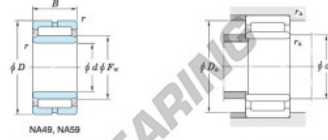

Roller bearing NA5920-JTEKT - NA5920-JTEKT

<https://www.123bearing.com/bearing-housing/roller-bearing/roller/na5920-jtekt>

Machined ring needle roller bearings ————— **Koyo**
F_w 29 – 37 mm

With inner ring

Boundary dimensions (mm)					Basic load ratings (kN)		Limiting speeds¹⁾ (min⁻¹)		Bearing No.	
F_w	d	D	B	B₁	C_r	C₁₀	Oil lub.		Without inner ring	
115	100	140	54	—	189.0	418.0	4 000	—	—	
Mounting dimensions (mm)					(Refer.) Mass (kg)		(Refer.) Applicable inner ring No.			
With inner ring					d₁ min.	D₁ max.	r₁ max.	Without inner ring	With inner ring	
NA5920					106.5	133.5	1	1.49	2.53	IRM1001554

PRODUCT FEATURES

Brand	JTEKT
N° Ean13	3663952484242
Inside diameter	100 mm
Outside diameter	140 mm
Thickness	54 mm
Weight	2530 g
Packaging	1

contact@123bearing.com

(646) 712 9672

CRT4 de Lesquin 60 Rue Du Haut De Sainghin 59273 Fretin FRANCE