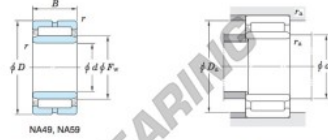

Roller bearing NA5919-JTEKT - NA5919-JTEKT

<https://www.123bearing.com/bearing-housing/roller-bearing/roller/na5919-jtekt>

Machined ring needle roller bearings ————— **Koyo**

F_w 29 ~ 37 mm

With inner ring

Boundary dimensions (mm)				Basic load ratings (kN)		Limiting speeds¹⁾ (min⁻¹)		Bearing No.	
F_w	d	D	B	C_r	C_{10}	Oil lub.	Without inner ring		
110	95	130	46	141.0	331.0	4 200	—		
Mounting dimensions (mm)				(Refer.) Mass (kg)		(Refer.) Applicable inner ring No.			
With inner ring				Without inner ring	With inner ring				
NA5919				101.5	123.5	1	0.940	1.78	IRM9511046

PRODUCT FEATURES

Brand	JTEKT
N° Ean13	3663952484181
Inside diameter	95 mm
Outside diameter	130 mm
Thickness	46 mm
Weight	1780 g
Packaging	1

contact@123bearing.com

(646) 712 9672

CRT4 de Lesquin 60 Rue Du Haut De Sainghin 59273 Fretin FRANCE