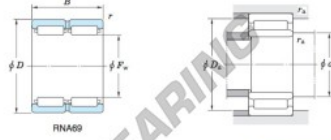

Roller bearing RNA6918-JTEKT - RNA6918-JTEKT

<https://www.123bearing.com/bearing-housing/roller-bearing/roller/rna6918-jtekt>

Machined ring needle roller bearings ————— **Koyo**
F_W 29 ~ 37 mm

Without inner ring

Boundary dimensions (mm)				Basic load ratings (kN)		Limiting speeds¹⁾ (min⁻¹)		Bearing No.
F_w	d	D	B	C_r	C_{0r}	Oil lub.		Without inner ring
105	90	125	63	167.0	403.0	4 400		RNA6918
Mounting dimensions (mm)				(Refer.) Mass (kg)		(Refer.) Applicable inner ring No.		
With inner ring				Without inner ring	With inner ring			
	d₂	D₂	r₂	1.21	2.31	IRM9010563		
	max.	max.	max.					

PRODUCT FEATURES

Brand	JTEKT
N° Ean13	3663952484136
Inside diameter	105 mm
Outside diameter	125 mm
Thickness	63 mm
Weight	1210 g
Packaging	1

contact@123bearing.com

(646) 712 9672

CRT4 de Lesquin 60 Rue Du Haut De Sainghin 59273 Fretin FRANCE