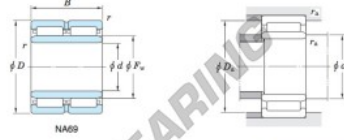

Roller bearing NA6917-JTEKT - NA6917-JTEKT

<https://www.123bearing.com/bearing-housing/roller-bearing/roller/na6917-jtekt>

Machined ring needle roller bearings ————— **Koyo**
F_W 29 – 37 mm

With inner ring

Boundary dimensions (mm)				Basic load ratings (kN)		Limiting speeds¹⁾ (min⁻¹)		Bearing No.	
F_w	d	D	B	C_r	C_{10r}	Oil lub.	Without inner ring		
100	85	120	63	165.0	390.0	4 600	—		
Mounting dimensions (mm)				(Refer.) Mass (kg)		(Refer.) Applicable inner ring No.			
With inner ring				Without inner ring	With inner ring				
NA6917				91.5	113.5	1	1.17	2.29	IRM5510063

PRODUCT FEATURES

Brand	JTEKT
N° Ean13	3663952484082
Inside diameter	85 mm
Outside diameter	120 mm
Thickness	63 mm
Weight	2290 g
Packaging	1

contact@123bearing.com

(646) 712 9672

CRT4 de Lesquin 60 Rue Du Haut De Sainghin 59273 Fretin FRANCE