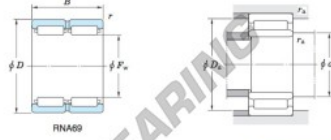

Roller bearing RNA6916-JTEKT - RNA6916-JTEKT

<https://www.123bearing.com/bearing-housing/roller-bearing/roller/rna6916-jtekt>

Machined ring needle roller bearings ————— **Koyo**
F_W 29 ~ 37 mm

Without inner ring

Boundary dimensions (mm)				Basic load ratings (kN)			Limiting speeds¹⁾ (min⁻¹)		Bearing No.
F_w	d	D	B	C_r	C₁₀	Oil lub.		Without inner ring	
90	80	110	54	140.0	304.0		5 100	RNA6916	
Mounting dimensions (mm)				[Refer.] Mass (kg)		[Refer.] Applicable inner ring No.			
With inner ring				Without inner ring	With inner ring				
	d_a	D_i	r_a	0.916	1.46	IRMS0054			
	max.	max.	max.						

PRODUCT FEATURES

Brand	JTEKT
N° Ean13	3663952484006
Inside diameter	90 mm
Outside diameter	110 mm
Thickness	54 mm
Weight	916 g
Packaging	1

contact@123bearing.com

(646) 712 9672

CRT4 de Lesquin 60 Rue Du Haut De Sainghin 59273 Fretin FRANCE