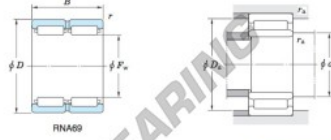

Roller bearing RNA6915-JTEKT - RNA6915-JTEKT

<https://www.123bearing.com/bearing-housing/roller-bearing/roller/rna6915-jtekt>

Machined ring needle roller bearings ————— **Koyo**
F_W 29 ~ 37 mm

Without inner ring

Boundary dimensions (mm)				Basic load ratings (kN)			Limiting speeds¹⁾ (min⁻¹)		Bearing No.
F_w	d	D	B	C_r	C₁₀	Oil lub.		Without inner ring	
85	75	105	54	135.0	283.0	5 400		RNA6915	
Mounting dimensions (mm)				(Refer.) Mass (kg)		(Refer.) Applicable inner ring No.			
With inner ring				Without inner ring	With inner ring				
	d₂ min.	D₂ max.	r₂ max.	0.866	1.44	IRM758554			
	80	100	1						

PRODUCT FEATURES

Brand	JTEKT
N° Ean13	3663952483948
Inside diameter	85 mm
Outside diameter	105 mm
Thickness	54 mm
Weight	866 g
Packaging	1

contact@123bearing.com

(646) 712 9672

CRT4 de Lesquin 60 Rue Du Haut De Sainghin 59273 Fretin FRANCE