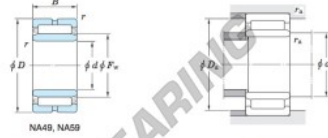

Roller bearing NA4912-JTEKT - NA4912-JTEKT

<https://www.123bearing.com/bearing-housing/roller-bearing/roller/na4912-jtekt>

Machined ring needle roller bearings Koyo

F_w 29 – 37 mm

With inner ring

Boundary dimensions (mm)					Basic load ratings (kN)			Limiting speeds¹⁾ (min⁻¹)		Bearing No. Without inner ring
F_w	d	D	B	B_1	C_r	C_{10}	Oil lub.	Grease lub.		
68	60	85	25	1	45.8	93.3	9 900		—	
Mounting dimensions (mm)					Inner ring Mass (kg)		Outer ring Mass (kg)		Applicable inner ring No.	
					Without inner ring	With inner ring	Without inner ring	With inner ring		
NA4912					65	80	1	0.310	0.459	IRM00825

PRODUCT FEATURES

Brand	JTEKT
N° Ean13	3663952483733
Inside diameter	60 mm
Inside diameter	2.362" inch
Outside diameter	85 mm
Outside diameter	3.346" inch
Thickness	25 mm
Thickness	0.984" inch
Weight	459 g
Packaging	1

contact@123bearing.com

(646) 712 9672

CRT4 de Lesquin 60 Rue Du Haut De Sainghin 59273 Fretin FRANCE