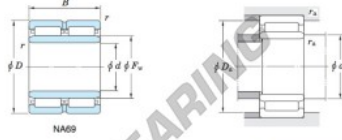

Roller bearing NA6911-JTEKT - NA6911-JTEKT

<https://www.123bearing.com/bearing-housing/roller-bearing/roller/na6911-jtekt>

Machined ring needle roller bearings ————— **Koyo**
F_W 29 – 37 mm

With inner ring

Boundary dimensions (mm)					Basic load ratings (kN)			Limiting speeds¹⁾ (min⁻¹)		Bearing No.
F_w	d	D	B	B₁	C_r	C₁₀	Oil lub.	Grease lub.	Without inner ring	
63	55	80	45	—	86.7	165.0	7 300	—	—	
Mounting dimensions (mm)					(Refer.) Mass (kg)		(Refer.) Applicable inner ring No.			
With inner ring					Without inner ring	With inner ring				
NA6911					60	75	1	0.458	0.711	IRM556345

PRODUCT FEATURES

Brand	JTEKT
N° Ean13	3663952483702
Inside diameter	55 mm
Outside diameter	80 mm
Thickness	45 mm
Weight	711 g
Packaging	1

contact@123bearing.com

(646) 712 9672

CRT4 de Lesquin 60 Rue Du Haut De Sainghin 59273 Fretin FRANCE