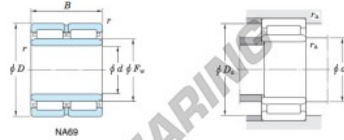

Roller bearing NA6909-JTEKT - NA6909-JTEKT

<https://www.123bearing.com/bearing-housing/roller-bearing/roller/na6909-jtekt>

Machined ring needle roller bearings ————— **Koyo**

F_w 29 ~ 37 mm

With inner ring

Boundary dimensions (mm)				Basic load ratings (kN)			Limiting speeds¹⁾ (min⁻¹)		Bearing No.
F_w	d	D	B	C_r	C_{10}	Oil lub.	Grease lub.	Without inner ring	
52	45	68	40	70.7	127.0	8 800		—	
Mounting dimensions (mm)				(Refer.) Mass (kg)		(Refer.) Applicable inner ring No.			
With inner ring				Without inner ring	With inner ring				
NA6909				0.334	0.496	IRM455240			

PRODUCT FEATURES

Brand	JTEKT
N° Ean13	3663952483443
Inside diameter	45 mm
Outside diameter	68 mm
Thickness	40 mm
Weight	496 g
Packaging	1

contact@123bearing.com

(646) 712 9672

CRT4 de Lesquin 60 Rue Du Haut De Sainghin 59273 Fretin FRANCE