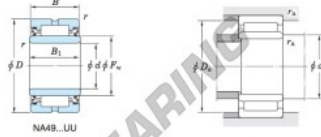

Roller bearing NA4909UU-JTEKT - NA4909UU-JTEKT

<https://www.123bearing.com/bearing-housing/roller-bearing/roller/na4909uu-jtekt>

Machined ring needle roller bearings Koyo

F_w 29 ~ 37 mm

With inner ring

Boundary dimensions (mm)				Basic load ratings (kN)			Limiting speeds¹⁾ (min⁻¹)		Bearing No.
F_w	d	D	B	C_r	C_{10}	Oil lub.	Grease lub.	Without inner ring	
52	45	68	22	37.7	56.8	3 800	—	—	
Mounting dimensions (mm)				Inner ring Mass (kg)		Applicable inner ring No.			
With inner ring				Without inner ring	With inner ring				
NA4909UU				49	64	0.6	—	0.285	IRM455223

PRODUCT FEATURES

Brand	JTEKT
N° Ean13	3616060465689
Inside diameter	45 mm
Outside diameter	68 mm
Thickness	22 mm
Weight	285 g
Packaging	1

contact@123bearing.com

(646) 712 9672

CRT4 de Lesquin 60 Rue Du Haut De Sainghin 59273 Fretin FRANCE