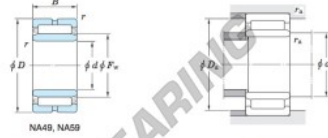

Roller bearing NA5906-JTEKT - NA5906-JTEKT

<https://www.123bearing.com/bearing-housing/roller-bearing/roller/na5906-jtekt>

Machined ring needle roller bearings Koyo

F_w 29 – 37 mm

With inner ring

Boundary dimensions (mm)				Basic load ratings (kN)			Limiting speeds¹⁾ (min⁻¹)		Bearing No.
F_w	d	D	B	C_r	C_{10}	Oil lub.	Grease lub.	Without inner ring	
35	30	47	23	33.8	51.0	13 000	—	—	
Mounting dimensions (mm)				Mass (kg)		Applicable inner ring No.			
With inner ring				Without inner ring	With inner ring	—			
NA5906				0.096	0.141	IRM303523			

PRODUCT FEATURES

Brand	JTEKT
N° Ean13	3663952482934
Inside diameter	30 mm
Outside diameter	47 mm
Thickness	23 mm
Weight	141 g
Packaging	1

contact@123bearing.com

(646) 712 9672

CRT4 de Lesquin 60 Rue Du Haut De Sainghin 59273 Fretin FRANCE