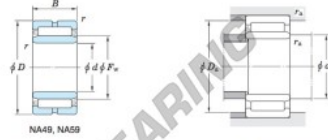

Roller bearing NA49-28R-JTEKT - NA49-28R-JTEKT

<https://www.123bearing.com/bearing-housing/roller-bearing/roller/na49-28r-jtekt>

Machined ring needle roller bearings ————— **Koyo**
F_w 29 ~ 37 mm

With inner ring

Boundary dimensions (mm)					Basic load ratings (kN)		Limiting speeds¹⁾ (min⁻¹)		Bearing No.		
F_w	d	D	B	B₁	C_r	C_{10r}	Oil lub.	Grease lub.	Without inner ring	With inner ring	
32	28	45	17	—	25.0	33.8	14 000	—	—	—	
Mounting dimensions (mm)					(Refer.) Mass (kg)		(Refer.) Applicable inner ring No.				
With inner ring					Without inner ring	With inner ring					
NA49/28R					30	43	0.3	0.075	0.099	IRM283217	

PRODUCT FEATURES

Brand	JTEKT
N° Ean13	3663952482828
Inside diameter	28 mm
Outside diameter	45 mm
Thickness	17 mm
Weight	99 g
Packaging	1

contact@123bearing.com

(646) 712 9672

CRT4 de Lesquin 60 Rue Du Haut De Sainghin 59273 Fretin FRANCE