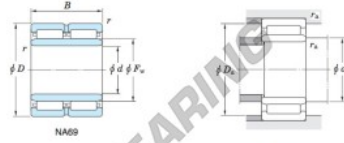

Roller bearing NA6905-JTEKT - NA6905-JTEKT

<https://www.123bearing.com/bearing-housing/roller-bearing/roller/na6905-jtekt>

Machined ring needle roller bearings Koyo

F_w 29 – 37 mm

With inner ring

Boundary dimensions (mm)				Basic load ratings (kN)			Limiting speeds¹⁾ (min⁻¹)		Bearing No.
F_w	d	D	B	C_r	C_{10}	Oil lub.	Grease lub.	Without inner ring	
30	25	42	30	40.1	60.7	15 000		—	
Mounting dimensions (mm)				[Refer.] Mass (kg)		[Refer.] Applicable inner ring No.			
With inner ring				Without inner ring	With inner ring				
NA6905				0.112	0.162	IRM253030			

PRODUCT FEATURES

Brand	JTEKT
N° Ean13	3663952482750
Inside diameter	25 mm
Outside diameter	42 mm
Thickness	30 mm
Weight	162 g
Packaging	1

contact@123bearing.com

(646) 712 9672

CRT4 de Lesquin 60 Rue Du Haut De Sainghin 59273 Fretin FRANCE