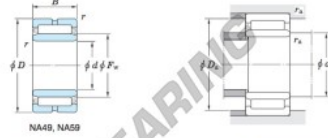

Roller bearing NA5905-JTEKT - NA5905-JTEKT

<https://www.123bearing.com/bearing-housing/roller-bearing/roller/na5905-jtekt>

Machined ring needle roller bearings Koyo
F_w 29 – 37 mm

With inner ring

Boundary dimensions (mm)				Basic load ratings (kN)			Limiting speeds¹⁾ (min⁻¹)		Bearing No.
F_w	d	D	B	B₁	C_r	C_{10r}	Oil lub.	Without inner ring	
30	25	42	23	—	31.7	44.9	15 000	—	
				Mounting dimensions (mm)			(Refer.) Mass (kg)		(Refer.) Applicable inner ring No.
				With inner ring	Without inner ring	With inner ring	Without inner ring		
				d₁	D₁	r_a	Without inner ring	With inner ring	IRM253023
				min.	max.	max.	0.085	0.124	
				NA5905	27	40	0.3		

PRODUCT FEATURES

Brand	JTEKT
N° Ean13	3663952482729
Inside diameter	25 mm
Outside diameter	42 mm
Thickness	23 mm
Weight	124 g
Packaging	1

contact@123bearing.com

(646) 712 9672

CRT4 de Lesquin 60 Rue Du Haut De Sainghin 59273 Fretin FRANCE