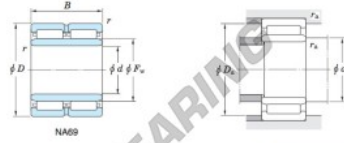

Roller bearing NA69-22-JTEKT - NA69-22-JTEKT

<https://www.123bearing.com/bearing-housing/roller-bearing/roller/na69-22-jtekt>

Machined ring needle roller bearings Koyo

F_w 29 – 37 mm

With inner ring

Boundary dimensions (mm)				Basic load ratings (kN)			Limiting speeds¹⁾ (min⁻¹)		Bearing No.	
F_w	d	D	B	C_r	C_{10}	Oil lub.	Grease lub.	Without inner ring		
28	22	39	30	—	0.3	36.8	53.1	16 000	—	
Mounting dimensions (mm)				Inner ring Mass (kg)		Applicable inner ring No.				
With inner ring				Without inner ring	With inner ring					
NA69/22				24	37	0.3	0.100	0.154	IRM222830	

PRODUCT FEATURES

Brand	JTEKT
N° Ean13	3663952482576
Inside diameter	22 mm
Outside diameter	39 mm
Thickness	30 mm
Weight	154 g
Packaging	1

contact@123bearing.com

(646) 712 9672

CRT4 de Lesquin 60 Rue Du Haut De Sainghin 59273 Fretin FRANCE