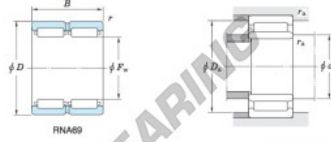

Roller bearing RNA69-22-JTEKT - RNA69-22-JTEKT

<https://www.123bearing.com/bearing-housing/roller-bearing/roller/rna69-22-jtekt>

Machined ring needle roller bearings ————— **Koyo**
F_w 29 ~ 37 mm

Without inner ring

Boundary dimensions (mm)				Basic load ratings (kN)			Limiting speeds¹⁾ (min⁻¹)		Bearing No.
F_w	d	D	B	B₁	r	C_r	C₁₀	Oil lub.	Without inner ring
28	22	39	30	—	0.3	36.8	53.1	16 000	RNA69/22
		Mounting dimensions (mm)			[Refer.] Mass (kg)		[Refer.] Applicable inner ring No.		
		d_e	D_e	r_e	Without inner ring	With inner ring			
		min.	max.	max.	0.100	0.154	IRM222830		

PRODUCT FEATURES

Brand	JTEKT
N° Ean13	3663952482569
Inside diameter	28 mm
Outside diameter	39 mm
Thickness	30 mm
Weight	100 g
Packaging	1

contact@123bearing.com

(646) 712 9672

CRT4 de Lesquin 60 Rue Du Haut De Sainghin 59273 Fretin FRANCE