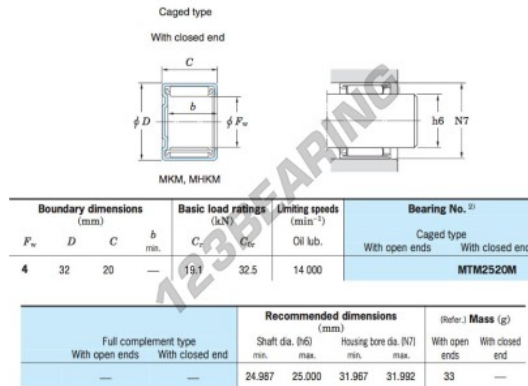

Needle roller bearing MTM2520M-JTEKT - MTM2520M-JTEKT

<https://www.123bearing.com/bearing-housing/needle-roller-bearing/needle/mtm2520m-jtekt>

Drawn cup needle roller bearings Koyo

PRODUCT FEATURES

Brand	JTEKT
N° Ean13	4549250025457
Inside diameter	25 mm
Outside diameter	32 mm
Thickness	20 mm
Limiting speed	14000 rpm
Weight	33 g
Dynamic load	19.1 kN
Static load	32.5 kN
Packaging	1
Standard	No standard