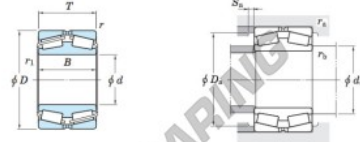

## Tapered roller bearing 45380-JTEKT - 45380-JTEKT

<https://www.123bearing.com/bearing-housing/roller-bearing/tapered/45380-jtekt>

Double-row tapered roller bearings — **Koyo**  
TDI type

Boundary dimensions (mm)					Basic load ratings (kN)		Limiting speeds (min <sup>-1</sup> )	
d	D	B	T	r	C <sub>r</sub>	C <sub>0r</sub>	Grease lub.	Oil lub.
400	650	200	200	6	3 850	7 810	320	420

Bearing No.	Mounting dimensions (mm)					Constant e	Axial load factors			(Refer.) Mass (kg)
	d <sub>1</sub> max.	D <sub>1</sub> max.	S <sub>1</sub> min.	r <sub>1</sub> max.	r <sub>2</sub> max.		Y <sub>2</sub>	Y <sub>3</sub>	Y <sub>0</sub>	
45380	458	622	580	11	5	0.39	1.74	2.59	1.70	265

### PRODUCT FEATURES

Brand	JTEKT
N° Ean13	3663952482132
Inside diameter	400 mm
Outside diameter	650 mm
Thickness	200 mm
Weight	265000 g
Packaging	1

[contact@123bearing.com](mailto:contact@123bearing.com)