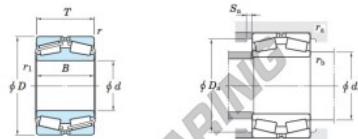

Tapered roller bearing 45268-JTEKT - 45268-JTEKT

<https://www.123bearing.com/bearing-housing/roller-bearing/tapered/45268-jtekt>

Double-row tapered roller bearings — **Koyo**
TDI type

Boundary dimensions (mm)					Basic load ratings (kN)		Limiting speeds (min ⁻¹)	
d	D	B	T	r	C _r	C _{0r}	Grease lub.	Oil lub.
340	520	133	133	5	1 880	3 850	420	570

Bearing No.	Mounting dimensions (mm)					Constant e	Axial load factors			(Refer.) Mass (kg)	
	d ₂ max.	D ₂ max.	S ₂ min.	r ₂ min.	r ₂ max.		Y ₂	Y ₃	Y ₀		
45268	398	498	464	6	4	5	0.26	2.55	3.80	2.50	104

PRODUCT FEATURES

Brand	JTEKT
N° Ean13	3663952482064
Inside diameter	340 mm
Inside diameter	13.386" inch
Outside diameter	520 mm
Outside diameter	20.472" inch
Thickness	133 mm
Thickness	5.236" inch
Weight	104000 g
Packaging	1