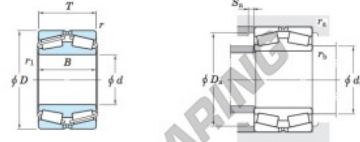

Tapered roller bearing 45230-JTEKT - 45230-JTEKT

<https://www.123bearing.com/bearing-housing/roller-bearing/tapered/45230-jtekt>

Double-row tapered roller bearings
TDI type Koyo

Boundary dimensions (mm)						Basic load ratings (kN)		Limiting speeds (min ⁻¹)	
d	D	B	T	r	r ₁	C _r	C _{0r}	Grease lub.	Oil lub.
150	225	56	56	2.5	3	355	686	1200	1600

Bearing No.	Mounting dimensions (mm)						Con- stant e	Axial load factors			(Refer.) Mass (kg)
	d _a max.	D _a max.	D _a min.	S _a min.	r _a max.	r _b max.		Y ₂	Y ₃	Y ₀	
45230	174	213	203	4	2	2.5	0.26	2.55	3.80	2.50	7.87

PRODUCT FEATURES

Brand	JTEKT
N° Ean13	4549250130489
Inside diameter	150 mm
Outside diameter	225 mm
Thickness	56 mm
Weight	7870 g
Packaging	1

contact@123bearing.com

(646) 712 9672

CRT4 de Lesquin 60 Rue Du Haut De Sainghin 59273 Fretin FRANCE