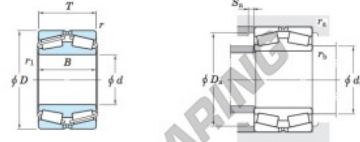

Tapered roller bearing 45328-JTEKT - 45328-JTEKT

<https://www.123bearing.com/bearing-housing/roller-bearing/tapered/45328-jtekt>

Double-row tapered roller bearings TDI type Koyo

Boundary dimensions (mm)					Basic load ratings (kN)		Limiting speeds (min ⁻¹)	
d	D	B	T	r	C _r	C _{0r}	Grease lub.	Oil lub.
140	225	68	68	2.5	486	807	1200	1700

Bearing No.	Mounting dimensions (mm)						Constant e	Axial load factors			(Refer.) Mass (kg)
	d _{1a} max.	D _{1a} max.	D _{1a} min.	S _{1a} min.	r _{1a} max.	r _{1b} max.		Y ₂	Y ₃	Y ₀	
45328	160	213	210	4	2	2.5	0.40	1.68	2.50	1.64	10.0

PRODUCT FEATURES

Brand	JTEKT
N° Ean13	4549250130663
Inside diameter	140 mm
Outside diameter	225 mm
Thickness	68 mm
Weight	10000 g
Packaging	1

contact@123bearing.com

(646) 712 9672

CRT4 de Lesquin 60 Rue Du Haut De Sainghin 59273 Fretin FRANCE