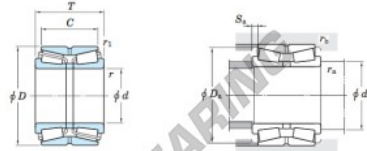

## Tapered roller bearing 46T30218JR-61-JTEKT - 46T30218JR-61-JTEKT

<https://www.123bearing.com/bearing-housing/roller-bearing/tapered/46t30218jr-61-jtekt>

Double-row tapered roller bearings ———— **Koyo**  
TDO type

Boundary dimensions (mm)						Basic load ratings (kN)		Limiting speeds (min <sup>-1</sup> )	
$d$	$D$	$T$	$C$	$r_1$ min.	$r_2$ min.	$C_r$	$C_{0r}$	Grease lub.	Oil lub.
90	160	74	61	2	0.6	350	522	1 900	2 500

Bearing No.	Mounting dimensions (mm)					Constant $e$	Axial load factors			Refer.) Mass (kg)
	$d_a$ min.	$D_a$ min.	$S_a$ min.	$r_a$ max.	$r_b$ max.		$Y_2$	$Y_3$	$Y_0$	
46T30218JR/61	102	150	6.5	2	0.6	0.42	1.61	2.39	1.57	5.85

### PRODUCT FEATURES

Brand	JTEKT
N° Ean13	4549250132599
Inside diameter	90 mm
Outside diameter	160 mm
Thickness	61 mm
2nd Thickness	74 mm
Weight	5850 g
Packaging	1

[contact@123bearing.com](mailto:contact@123bearing.com)