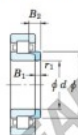

Roller bearing HJ2230-JTEKT - HJ2230-JTEKT

<https://www.123bearing.com/bearing-housing/roller-bearing/roller/hj2230-jtekt>

Thrust collars for cylindrical roller bearings — Koyo

Boundary dimensions (mm)					Thrust collar No.	[Refer.] Mass (kg)	Applicable bearing No.	
d	d ₁	B ₁	B ₂	r ₁ min.			NJ	NU
150	193	12	26.5	3	HJ2230	1.24	NU2230	NU2230

PRODUCT FEATURES

Brand	JTEKT
N° Ean13	3663952479750
Inside diameter	150 mm
Inside diameter	5.906" inch
Outside diameter	193 mm
Outside diameter	7.598" inch
Thickness	12 mm
Thickness	0.472" inch
Weight	1240 g
Packaging	1