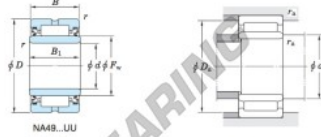

Needle roller bearing NA4900UU-JTEKT - NA4900UU-JTEKT

<https://www.123bearing.com/bearing-housing/needle-roller-bearing/needle/na4900uu-jtekt>

Machined ring needle roller bearings Koyo
 F_w 29 – 37 mm

With inner ring

Boundary dimensions (mm)				Basic load ratings (kN)		Limiting speeds¹⁾ (min⁻¹)		Bearing No. Without inner ring
F_w	d	D	B	C_r	C_{10}	Oil lub.	Without inner ring	
14	10	22	13	7.5	7.7	14 000	—	
Mounting dimensions (mm)				[Refer.] Mass (kg)		[Refer.] Applicable inner ring No.		
With inner ring				Without inner ring	With inner ring	No.		
NA4900UU				12	20	0.3	0.025	IRM101414

PRODUCT FEATURES

Brand	JTEKT
N° Ean13	3663952477770
Inside diameter	10 mm
Outside diameter	22 mm
Thickness	13 mm
Weight	25 g
Packaging	1

contact@123bearing.com

(646) 712 9672

CRT4 de Lesquin 60 Rue Du Haut De Sainghin 59273 Fretin FRANCE