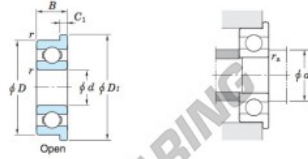

Deep groove ball bearing single row F681-JTEKT - F681-JTEKT

<https://www.123bearing.com/bearing-housing/deep-groove-bearing/single-row/f681-jtekt>

Extra-small ball bearings, miniature ball bearings — **Koyo**
flanged type

Boundary dimensions (mm)				Basic load ratings (kN)			Factor	Limiting speeds (min ⁻¹)		Bearing No.	
d	D	B	B ₁	r ⁽¹⁾ min.	r ₁ ⁽¹⁾ min.	C _{10r}		Grease lub.	Oil lub.		
1	3	1	—	0.07	—	0.10	0.03	11.6	130 000	150 000	F681

	Dimensions of flange (mm)				Mounting dimensions (mm)		Refer. 3 Mass (g)
	D ₁	D ₂	C ₁	C ₂	d _a min.	r _a max.	
Shielded	3.8	—	0.3	—	1.6	0.05	0.03

PRODUCT FEATURES

Brand	JTEKT
N° Ean13	3663952477756
Inside diameter	1 mm
Outside diameter	3 mm
Thickness	1 mm
Weight	0.03 g
Packaging	1