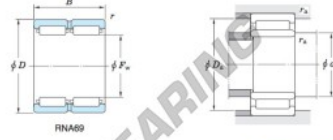

Needle roller bearing RNA6901-JTEKT - RNA6901-JTEKT

<https://www.123bearing.com/bearing-housing/needle-roller-bearing/needle/rna6901-jtekt>

Machined ring needle roller bearings Koyo
F_W 29 ~ 37 mm

Without inner ring

Boundary dimensions (mm)				Basic load ratings (kN)			Limiting speeds¹⁾ (min⁻¹)		Bearing No.	
F_w	d	D	B	B₁	r	C_r	C₁₀	Oil lub.	Without inner ring	
16	12	24	22	-	0.3	16.3	21.7	27 000	RNA6901	
				Mounting dimensions (mm)			Inlet Mass (kg)		Inlet Applicable inner ring No.	
				With inner ring	d₁ max.	D₁ max.	r₁ max.	Without inner ring	With inner ring	
					14	22	0.3	0.030	0.045	IRM121622

PRODUCT FEATURES

Brand	JTEKT
N° Ean13	3663952477718
Inside diameter	16 mm
Outside diameter	24 mm
Thickness	22 mm
Weight	30 g
Packaging	1

contact@123bearing.com

(646) 712 9672

CRT4 de Lesquin 60 Rue Du Haut De Sainghin 59273 Fretin FRANCE