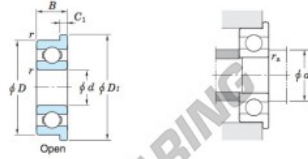

Deep groove ball bearing single row F608-JTEKT - F608-JTEKT

<https://www.123bearing.com/bearing-housing/deep-groove-bearing/single-row/f608-jtekt>

Extra-small ball bearings, miniature ball bearings — **Koyo**
flanged type

Boundary dimensions (mm)					Basic load ratings (kN)			Factor	Limiting speeds (min ⁻¹)		Bearing No.
d	D	B	B ₁	r ⁽¹⁾ min.	r ₁ ⁽¹⁾ min.	C ₁₀	C _{10r}		f ₀	Grease lub. (Open 1/2 D ₂)	
8	22	7	7	0.3	0.3	3.30	1.35	12.4	34 000	41 000	F608

	Dimensions of flange (mm)				Mounting dimensions (mm)		Ref. 1 Mass (g)
	D ₁	D ₂	C ₁	C ₂	d _s min.	r _s max.	
Shielded	25	25	1.5	1.5	10	0.3	13

PRODUCT FEATURES

Brand	JTEKT
N° Ean13	3663952477251
Inside diameter	8 mm
Inside diameter	0.315" inch
Outside diameter	22 mm
Outside diameter	0.866" inch
Thickness	7 mm
Thickness	0.276" inch
Weight	13 g
Packaging	1