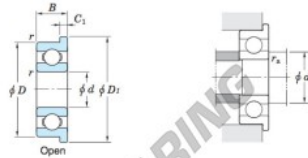

Deep groove ball bearing single row F698-JTEKT - F698-JTEKT

<https://www.123bearing.com/bearing-housing/deep-groove-bearing/single-row/f698-jtekt>

Extra-small ball bearings, miniature ball bearings — **Koyo**
flanged type

d	Boundary dimensions (mm)				Basic load ratings (kN)			Factor f_0	Limiting speeds (min ⁻¹)		Bearing No. Open
	D	B	B_1	$r^{(1)}$ min.	$r_1^{(1)}$ min.	$r_2^{(1)}$ min.	C_{10}		Grease lub. [Open 1/2 Dk]	Oil lub. [Open 1/2 Dk]	
8	19	6	6	0.3	0.3	2.25	0.91	12.9	39 000	46 000	F698

Shielded	Dimensions of flange (mm)				Mounting dimensions (mm)		Refer. 3 Mass (g)
	D_1	D_2	C_1	C_2	d_a min.	r_a max.	
	22	22	1.5	1.5	10	0.3	8.3

PRODUCT FEATURES

Brand	JTEKT
N° Ean13	3663952477237
Inside diameter	8 mm
Outside diameter	19 mm
Thickness	6 mm
Weight	8.3 g
Packaging	1