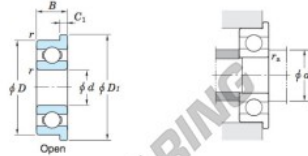

## Deep groove ball bearing single row MLF8014-JTEKT - MLF8014-JTEKT

<https://www.123bearing.com/bearing-housing/deep-groove-bearing/single-row/mlf8014-jtekt>

Extra-small ball bearings, miniature ball bearings — **Koyo**  
flanged type

Boundary dimensions (mm)				Basic load ratings (kN)			Factor	Limiting speeds (min <sup>-1</sup> )		Bearing No.	
d	D	B	B <sub>1</sub>	r <sup>(1)</sup> min.	r <sub>1</sub> <sup>(1)</sup> min.	C <sub>10r</sub>		f <sub>0</sub>	Grease lub. [Open 1/2 DIN]		Oil lub. [Open 1/2 DIN]
8	14	3.5	4	0.15	0.15	0.87	0.42	15.3	44 000	52 000	<b>MLF8014</b>

	Dimensions of flange (mm)				Mounting dimensions (mm)		Refer. 3 Mass (g)
	D <sub>1</sub>	D <sub>2</sub>	C <sub>1</sub>	C <sub>2</sub>	d <sub>a</sub> min.	r <sub>a</sub> max.	
Shielded	15.6	15.6	0.8	0.8	9.2	0.15	2.0

### PRODUCT FEATURES

Brand	JTEKT
N° Ean13	3663952477190
Inside diameter	8 mm
Outside diameter	14 mm
Thickness	3.5 mm
Weight	2 g
Packaging	1

[contact@123bearing.com](mailto:contact@123bearing.com)

(646) 712 9672