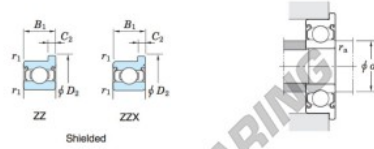

Deep groove ball bearing single row WMLF8012-ZZX-JTEKT - WMLF8012-ZZX-JTEKT

<https://www.123bearing.com/bearing-housing/deep-groove-bearing/single-row/wmlf8012-zzx-jtekt>

Extra-small ball bearings, miniature ball bearings — **Koyo**
flanged type

Boundary dimensions (mm)				Basic load ratings (kN)			Factor	Limiting speeds (min ⁻¹)		Bearing No.	
d	D	B	B ₁	r ¹ _{mn.}	r ¹ _{mx.}	C ₁₀		Grease lub.	Oil lub.		
8	12	2.5	3.5	0.1	0.08	0.54	0.27	15.9	47 000	55 000	Open

	Dimensions of flange (mm)				Mounting dimensions (mm)		Refer. 3 Mass (g)
	D ₁	D ₂	C ₁	C ₂	d ₄ min.	r _s max.	
Shielded							
WMLF8012 ZZX	13.2	13.6	0.6	0.8	8.8	0.08	0.9

PRODUCT FEATURES

Brand	JTEKT
N° Ean13	3663952477183
Inside diameter	8 mm
Outside diameter	12 mm
Thickness	2.5 mm
Weight	0.9 g
Packaging	1