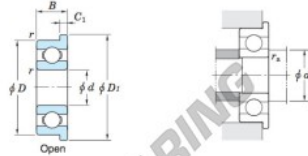

Deep groove ball bearing single row MLF8012-JTEKT - MLF8012-JTEKT

<https://www.123bearing.com/bearing-housing/deep-groove-bearing/single-row/mlf8012-jtekt>

Extra-small ball bearings, miniature ball bearings — **Koyo**
flanged type

Boundary dimensions (mm)				Basic load ratings (kN)			Factor	Limiting speeds (min ⁻¹)		Bearing No.	
d	D	B	B ₁	r ⁽¹⁾ min.	r ₁ ⁽¹⁾ min.	C _{10r}		Grease lub.	Oil lub.		
8	12	2.5	3.5	0.1	0.08	0.54	0.27	15.9	47 000	55 000	MLF8012

	Dimensions of flange (mm)				Mounting dimensions (mm)		Refer. 3 Mass (g)
	D ₁	D ₂	C ₁	C ₂	d _s min.	r _s max.	
Shielded	13.2	13.6	0.6	0.8	8.8	0.08	0.9

PRODUCT FEATURES

Brand	JTEKT
N° Ean13	3663952477176
Inside diameter	8 mm
Inside diameter	0.315" inch
Outside diameter	12 mm
Outside diameter	0.472" inch
Thickness	2.5 mm
Thickness	0.098" inch
Weight	0.9 g
Packaging	1