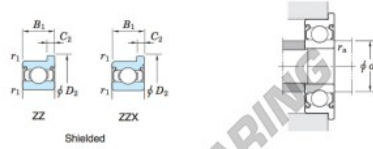

Deep groove ball bearing single row F606-ZZ-JTEKT - F606-ZZ-JTEKT

<https://www.123bearing.com/bearing-housing/deep-groove-bearing/single-row/f606-zz-jtekt>

Extra-small ball bearings, miniature ball bearings — **Koyo**
flanged type

Boundary dimensions (mm)				Basic load ratings (kN)			Factor	Limiting speeds (min ⁻¹)		Bearing No.	
d	D	B	B ₁	r ¹ _{min.}	r ¹ _{max.}	C ₁₀		C ₉₀	f ₀		Grease lub. (ZZ, ZX)
6	17	6	6	0.3	0.3	2.25	0.84	11.4	43 000	52 000	Open

	Dimensions of flange (mm)				Mounting dimensions (mm)		Ref. 3 Mass (g)
	D ₁	D ₂	C ₁	C ₂	d _s min.	r _s max.	
Shielded							
F606 ZZ	19	19	1.2	1.2	8	0.3	6.3

PRODUCT FEATURES

Brand	JTEKT
N° Ean13	3663952477008
Inside diameter	6 mm
Sealing	Shield on both sides
Outside diameter	17 mm
Thickness	6 mm
Weight	6.3 g
Packaging	1