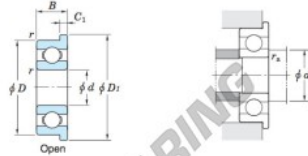

Deep groove ball bearing single row F606-JTEKT - F606-JTEKT

<https://www.123bearing.com/bearing-housing/deep-groove-bearing/single-row/f606-jtekt>

Extra-small ball bearings, miniature ball bearings — **Koyo**
flanged type

| Boundary dimensions (mm) | | | | Basic load ratings (kN) | | Factor | Limiting speeds (min ⁻¹) | | Bearing No. | | |
|--------------------------|----|---|----------------|--------------------------|---------------------------------------|--------|--------------------------------------|------------------|-------------|----------------|------------------------------|
| d | D | B | B ₁ | r ⁽¹⁾ min. | r ₁ ⁽¹⁾ min. | | C _{10r} | C _{10e} | | f ₀ | Grease lub. [Open 1/2 Dk] |
| 6 | 17 | 6 | 6 | 0.3 | 0.3 | 2.25 | 0.84 | 11.4 | 43 000 | 52 000 | F606 |

| | Dimensions of flange (mm) | | | | Mounting dimensions (mm) | | Refer. 3 Mass (g) |
|----------|---------------------------|----------------|----------------|----------------|--------------------------|------------------------|----------------------|
| | D ₁ | D ₂ | C ₁ | C ₂ | d _s min. | r _s max. | |
| Shielded | 19 | 19 | 1.2 | 1.2 | 8 | 0.3 | 6.3 |

PRODUCT FEATURES

| | |
|------------------|---------------|
| Brand | JTEKT |
| N° Ean13 | 3663952476995 |
| Inside diameter | 6 mm |
| Outside diameter | 17 mm |
| Thickness | 6 mm |
| Weight | 6.3 g |
| Packaging | 1 |