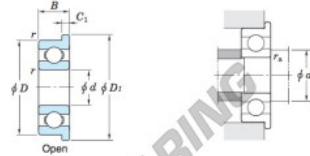

## Deep groove ball bearing single row F686-JTEKT - F686-JTEKT

<https://www.123bearing.com/bearing-housing/deep-groove-bearing/single-row/f686-jtekt>

Extra-small ball bearings, miniature ball bearings — **Koyo**  
flanged type

Boundary dimensions (mm)				Basic load ratings (kN)			Factor	Limiting speeds (min <sup>-1</sup> )		Bearing No.	
d	D	B	B <sub>1</sub>	r <sup>(1)</sup> min.	r <sub>1</sub> <sup>(1)</sup> min.	C <sub>10r</sub>		Grease lub.	Oil lub.		
6	13	3.5	5	0.15	0.15	1.10	0.44	13.7	48 000	57 000	F686

	Dimensions of flange (mm)				Mounting dimensions (mm)		Refer. 3 Mass (g)
	D <sub>1</sub>	D <sub>2</sub>	C <sub>1</sub>	C <sub>2</sub>	d <sub>s</sub> min.	r <sub>s</sub> max.	
Shielded	15	15	1	1.1	7.2	0.15	2.1

### PRODUCT FEATURES

Brand	JTEKT
N° Ean13	3663952476957
Inside diameter	6 mm
Outside diameter	13 mm
Thickness	3.5 mm
Weight	2.1 g
Packaging	1

[contact@123bearing.com](mailto:contact@123bearing.com)

(646) 712 9672